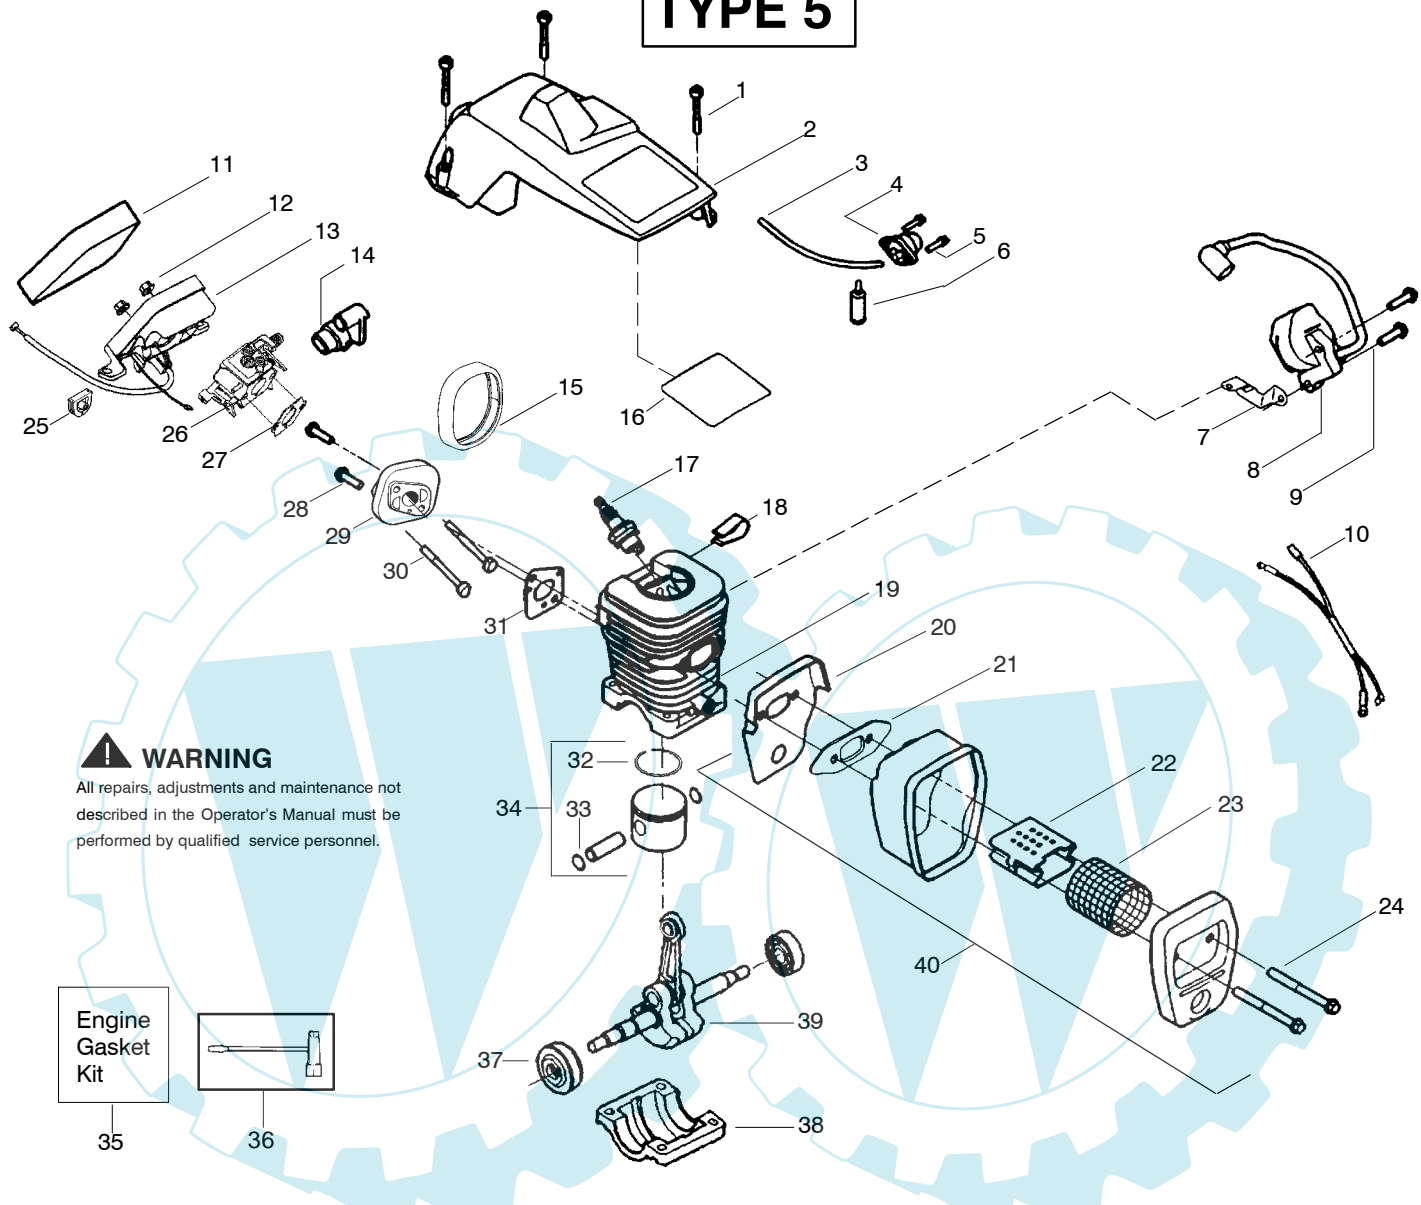

PARTS LIST NO. 530163179		McCULLOCH.® PARTS LIST	CHAIN SAW MODEL(S) MAC CAT 436	
DATE 6/21/04	Replaces 163179 - 4/19/04		NOTE: Illustration may differ from actual model due to design changes	PAGE NO. 6

TYPE 5

WARNING
All repairs, adjustments and maintenance not described in the Operator's Manual must be performed by qualified service personnel.

Engine Gasket Kit

Ref.	Part No.	Description	Ref.	Part No.	Description	Ref.	Part No.	Description
1.	530016153	Screw	19.	530012550	Cylinder	36.	530031135	Bar Wrench
2.	530056914	Assy - Cylinder Shield (includes # 16)	20.	530049870	Backplate - Muffler	37.	530056363	Assy - Seal & Bearing
3.	530069247	Kit - Fuel Line (Small)	21.	530069608	Gasket - Muffler (kit)	38.	530037935	Cap - Crankcase
4.	530047213	Assy - Air Purge	22.	530037813	Diffuser - Muffler	39.	530047062	Assy - Crankshaft
5.	530015780	Screw	23.	530036103	Screen - Spark	40.	530047207	Assy - Muffler (Incl. 20 - 24)
6.	530095646	Assy - Fuel Pick-up	24.	530016132	Bolt - Muffler			Not Shown
7.	530047442	Strap - Ground	25.	530047631	Grommet - Throttle Cable			
8.	530039198	Ignition Module	26.	---	Kit - Carburetor			
9.	530015814	Screw		530071820	Zama (W - 20)			Manuals
10.	530057475	Assy - Wire Harness		530071821	Walbro (WT - 662)			(Scan)
11.	530037793	Foam - Air Filter	27.	530069608	Gasket - Carb. (kit)		530164671	(Euro I)
12.	530016101	Nut	28.	530016386	Screw		530164672	(Euro II)
13.	530057702	Assy - Air Box	29.	530049700	Carb. Adapter		530164673	(Euro III)
14.	530035526	Grommet - Carb Adjust	30.	530016187	Screw		530165153	(Euro IV)
15.	530054144	Seal - Carb Adapter	31.	530069608	Gasket - Adaptor (kit)		530165154	(Euro V)
16.	530055698	Reflector - Heat	32.	530038729	Ring - Piston		530165155	(Turkish)
17.	952030150	Spark Plug (RCJ - 7Y)	33.	530015697	Retainer - Piston Pin		530165156	(Russian)
18.	530016136	Clip - High Tension Lead	34.	530071408	Kit - Piston (Incl. 32 & 33)		530164912	
			35.	530069608	Kit - Engine Gasket (Incl. 21, 27 & 31)			

✓ = NEW PART NUMBER FOR THIS IPL   ★ = REFER TO THE SERVICE REFERENCE INDICATED FOR MORE INFORMATION. (LOCATED AT END OF IPL)