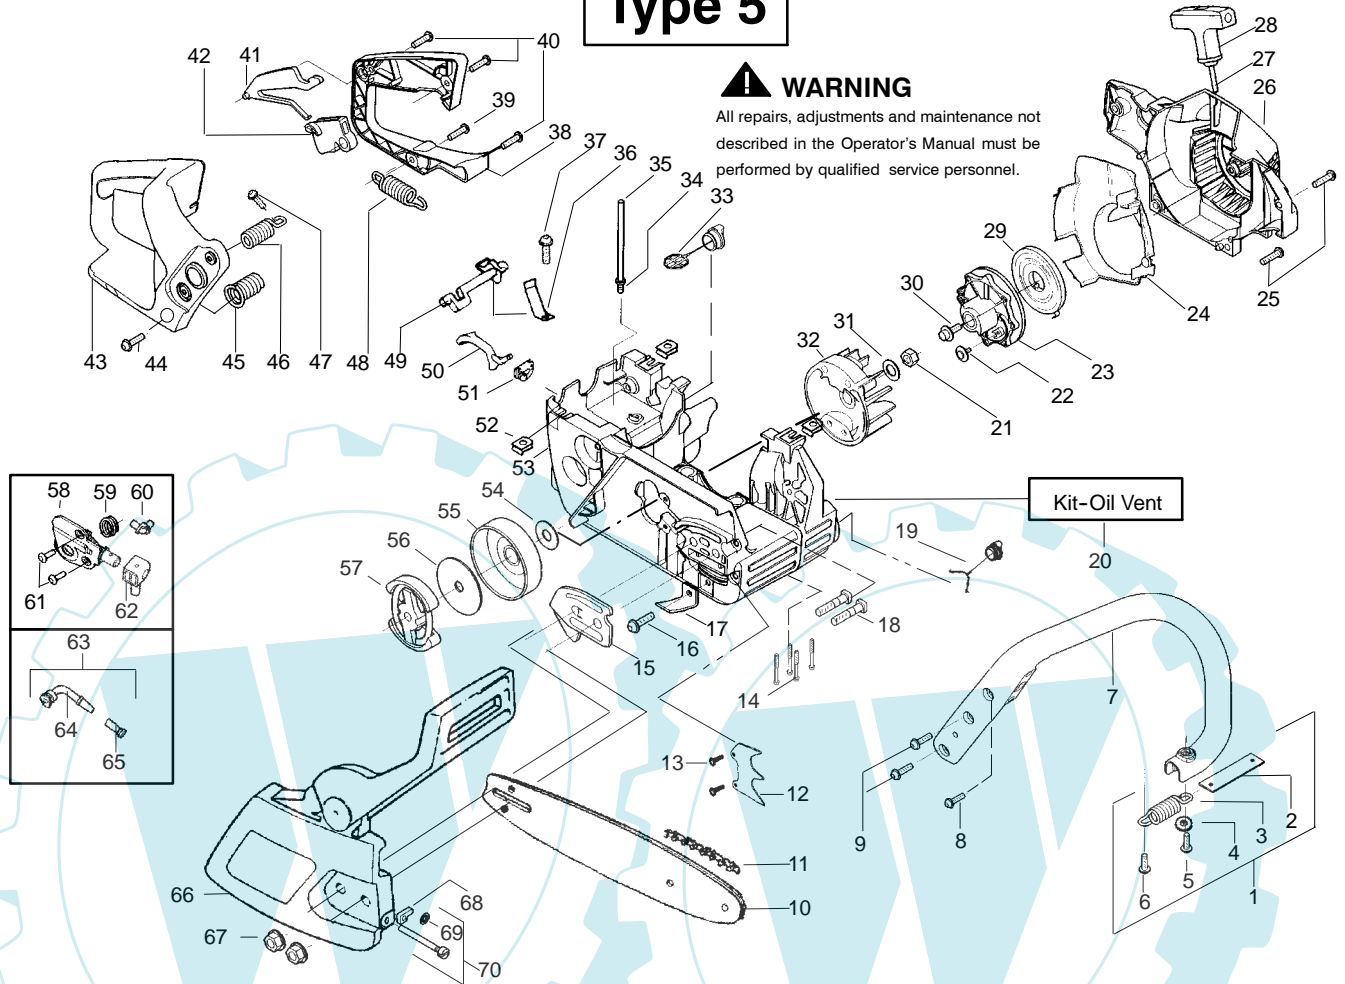

PARTS LIST NO. 530163179		McCULLOCH® PARTS LIST	CHAIN SAW MODEL(s) MAC CAT 436	
DATE 6/21/04	Replaces 163179 - 4/19/04		Note: Illustration may differ from actual model due to design changes	PAGE NO. 3

Type 5

WARNING

All repairs, adjustments and maintenance not described in the Operator's Manual must be performed by qualified service personnel.

Ref.	Part No.	Description	Ref.	Part No.	Description	Ref.	Part No.	Description
1.	530047963	Assy.-Isolator	28.	530056402	Handle-Starter	55.	530047061	Assy.-Clutch Drum w/bearing
2.	530047608	Limiter Strap	29.	530027531	Spring-Recoil	56.	530015611	Washer-Clutch
3.	530042082	Spring-Isolator	30.	530015920	Screw	57.	530014949	Assy. Clutch
4.	530015158	Washer	31.	530015127	Washer-Flywheel	58.	530071259	Kit - Oil Pump (incl. 59,60,62)
5.	530016018	Screw	32.	530039187	Assy-Flywheel	59.	530037820	Gear-Worm Spring
6.	530015843	Screw	33.	530047192	Assy-Fuel Cap	60.	530049477	Elbow-Oil Pickup
7.	530047583	Front Handle	34.	530023877	Fitting-fuel line	61.	530016064	Screw
8.	530015940	Screw	35.	530069216	Kit-Fuel line (large)	62.	530019206	Seal Block
9.	530015814	Screw	36.	530016149	Spring-Switch	63.	530047663	Assy-Oil Pick-up (Incl. 64,65)
10.	530044896	Bar - 14"	37.	530015775	Screw	64.	530038373	Pick-up Oiler
11.	538029933	Chain - 14"	38.	530047581	Cover-Rear Handle	65.	530056533	Filter-Oil
12.	530014381	Kit-Spike (Incl. 13)	39.	530015886	Screw	66.	530054739	Assy.-Chain Brake
13.	530016439	Screw	40.	530015906	Screw	67.	530015917	Nut-Bar Mounting
14.	530016132	Screw	41.	530036098	Throttle Lockout	68.	530015826	Pin-Bar Adjust
15.	530038238	Plate-Bar Mount.	42.	530036097	Trigger-Throttle	69.	530038593	Retainer
16.	530015814	Screw	43.	530047582	Handle - Rear	70.	530069611	Kit-Bar Adjusting (incl. # 68,69)
17.	530029850	Chain Catcher	44.	530015814	Screw			
18.	530016133	Bolt-Bar	45.	530053274	Assy Isolator-lower			
19.	530010846	Assy-Oil Cap	46.	530071385	Kit-Isolator (Upper)			
20.	530071666	Kit-Oil Vent	47.	530015875	Screw			
21.	530016134	Nut-Flywheel	48.	530042082	Spring-Isolator			
22.	530016080	Screw	49.	530057473	Lever-Switch			
23.	530037817	Starter Pulley	50.	530057474	Lever-Choke			
24.	530055723	Baffle-Air	51.	530049005	Grommet-Knob			
25.	530015892	Screw	52.	530015922	Nut-"U"-Type			
26.	530056333	Housing-Fan	53.	530058733	Kit-Chassis Assy. fuel lines and caps)			
27.	530069232	Kit - Rope	54.	530015907	Washer-Thrust			

✓ = NEW PART NUMBER FOR THIS IPL

★ = REFER TO THE SERVICE REFERENCE INDICATED FOR MORE INFORMATION. (LOCATED AT END OF IPL)