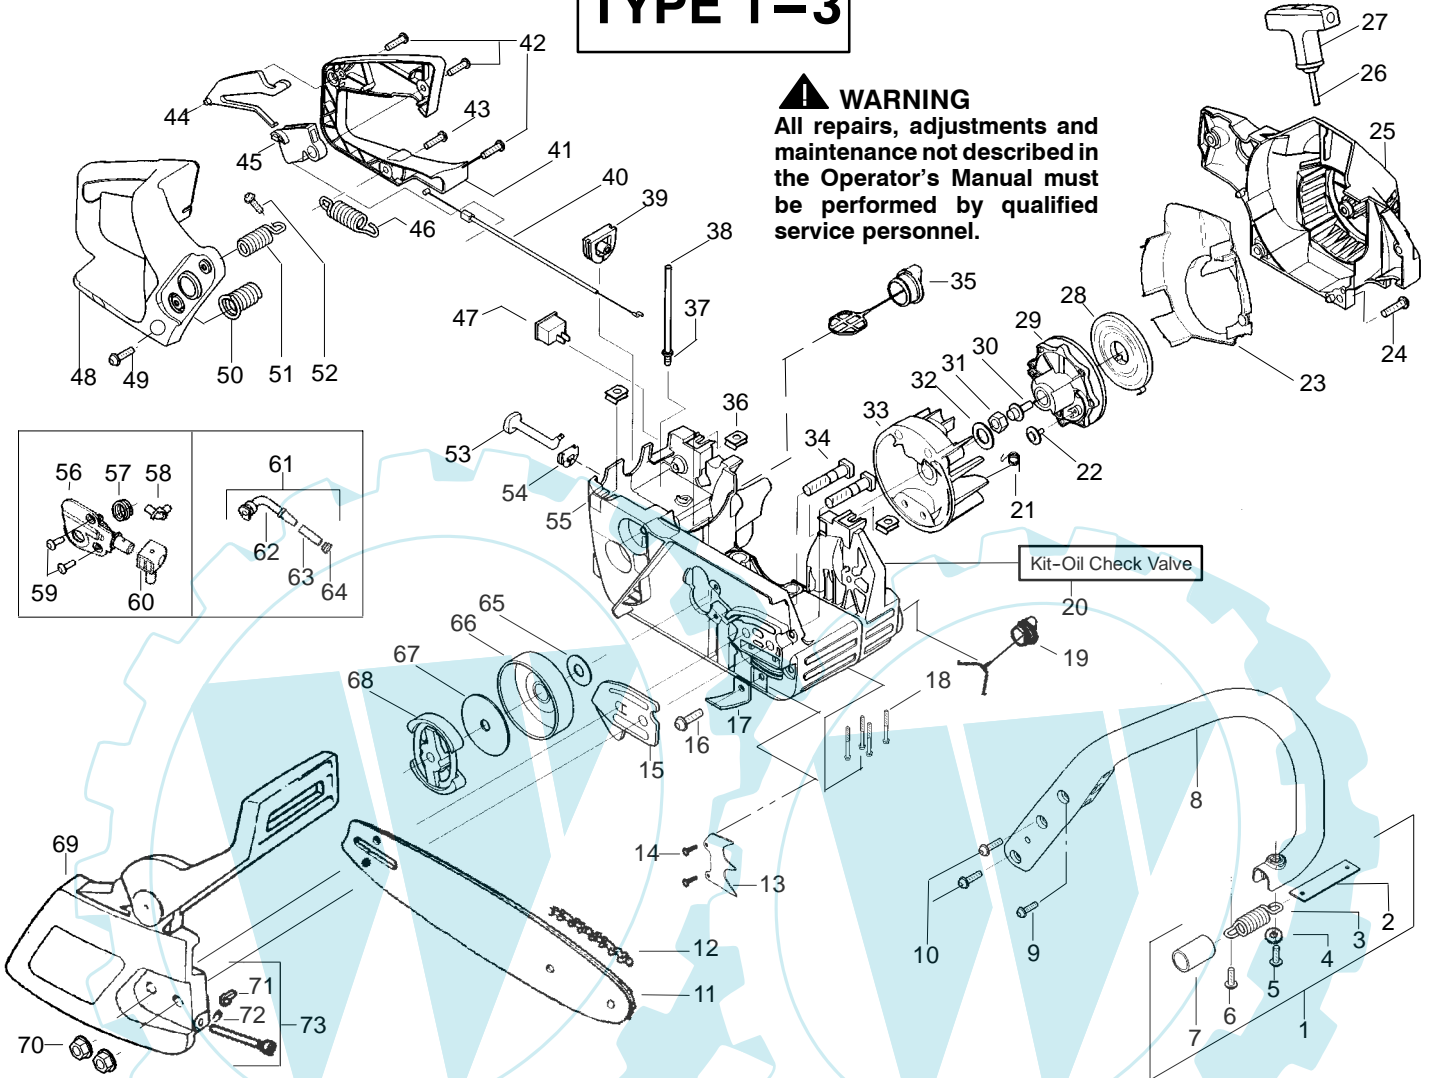

PARTS LIST NO. 530163179		McCULLOCH.® PARTS LIST	CHAIN SAW MODEL(S) MAC CAT 436
DATE 6/21/04	Replaces 163179 - 4/19/04		NOTE: Illustration may differ from actual model due to design changes

TYPE 1-3

WARNING
All repairs, adjustments and maintenance not described in the Operator's Manual must be performed by qualified service personnel.

✓ = NEW PART NUMBER FOR THIS IPL * = REFER TO THE SERVICE REFERENCE INDICATED FOR MORE INFORMATION. (LOCATED AT END OF IPL)

PARTS LIST NO. 530163179		McCULLOCH.® PARTS LIST	CHAIN SAW MODEL(s) MAC CAT 436
DATE 6/21/04	Replaces 163179 - 4/19/04		Note: Illustration may differ from actual model due to design changes

✓ = NEW PART NUMBER FOR THIS IPL

* = REFER TO THE SERVICE REFERENCE INDICATED FOR MORE INFORMATION. (LOCATED AT END OF IPL)

PARTS LIST NO. 530163179		McCULLOCH ® PARTS LIST	CHAIN SAW MODEL(s) MAC CAT 436
DATE 6/21/04	Replaces 163179 - 4/19/04		Note: Illustration may differ from actual model due to design changes