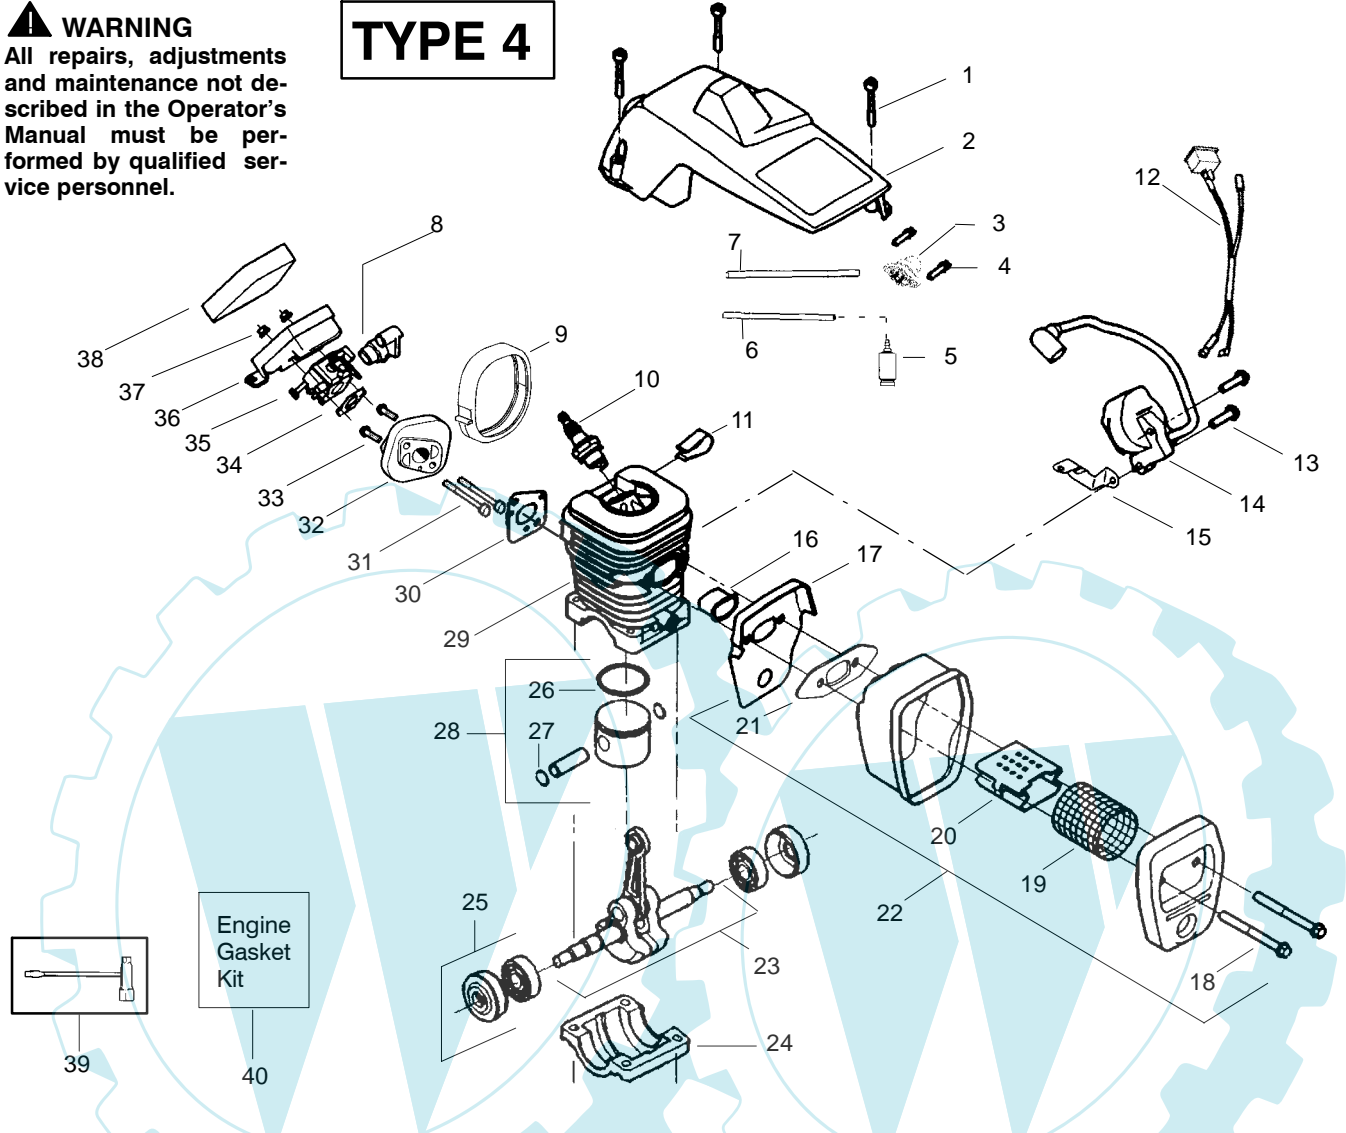

PARTS LIST NO. 530163179		McCULLOCH.® PARTS LIST	CHAIN SAW MODEL(s) MAC CAT 436	
DATE 6/21/04	Replaces 163179 - 4/19/04		NOTE: Illustration may differ from actual model due to design changes	PAGE NO. 5

WARNING
All repairs, adjustments and maintenance not described in the Operator's Manual must be performed by qualified service personnel.

TYPE 4

Ref.	Part No.	Description	Ref.	Part No.	Description	Ref.	Part No.	Description
1.	530016153	Screw	19.	530036103	Screen-Spark	36.	530047604	Housing-Air Filter
2.	530056914	Shield-Cylinder	20.	530037813	Diffuser-Muffler	37.	530016101	Nut
3.	530047213	Assy-Air Purge	21.	530069608	Gasket-Muffler (kit)	38.	530037793	Air Filter - Foam
4.	530015780	Screw	22.	530047207	Assy-Muffler (Incl. 17-21)	39.	530031135	Wrench-Bar
5.	530095646	Assy-Fuel Pick-up Kit-Line Purge/Carb. (Small Dia)	23.	530047062	Assy-Crankshaft	40.	530069608	Kit-Engine Gasket (incl. 34,30,21)
6.	530069247	Kit-Line Purge/Tank (large line)	24.	530037935	Cap-Crankcase			
7.	530069216	Grommet-Carb Adjust.	25.	530056363	Assy-Seal & Bearing			
8.	530035526	Seal-Carb Adapter	26.	530038729	Ring-Piston			
9.	530054144	Spark Plug (RCJ-7Y)	27.	530015697	Retainer - Piston Pin			
10.	952030150	Clip-High Tension Lead	28.	530071408	Kit-Piston - (incl. 26-27)			
11.	530016136	Assy-Wire Harness (includes switch)	29.	530071412	Kit-Cylinder			
12.	530049117	Screw	30.	530069608	Gasket-Carb.			
13.	530015814	Module-Ignition	31.	530016187	Adapter (kit)			
14.	530039167	Strap-Ground	32.	530049700	Screw			
15.	530047442	Insulator-Heat	33.	530016386	Carb. Adapter			
16.	530037652	Back Plate-Muffler	34.	530069608	Screw			
17.	530049870	Screw	35.	---	Carb. Gasket (kit)			
18.	530016132	Kit-Carburetor (WT-391) (WT-625)		530069722	Kit-Carburetor (WT-391)			
				530071621	(WT-625)			
								Not Shown
							530164543	Manual- (Scan)
							530164544	Manual - (Euro I)
							530164545	Manual - (Euro II)
							530054781	Decal-Warning

↖ = NEW PART NUMBER FOR THIS IPL

★ = REFER TO THE SERVICE REFERENCE INDICATED FOR MORE INFORMATION. (LOCATED AT END OF IPL)