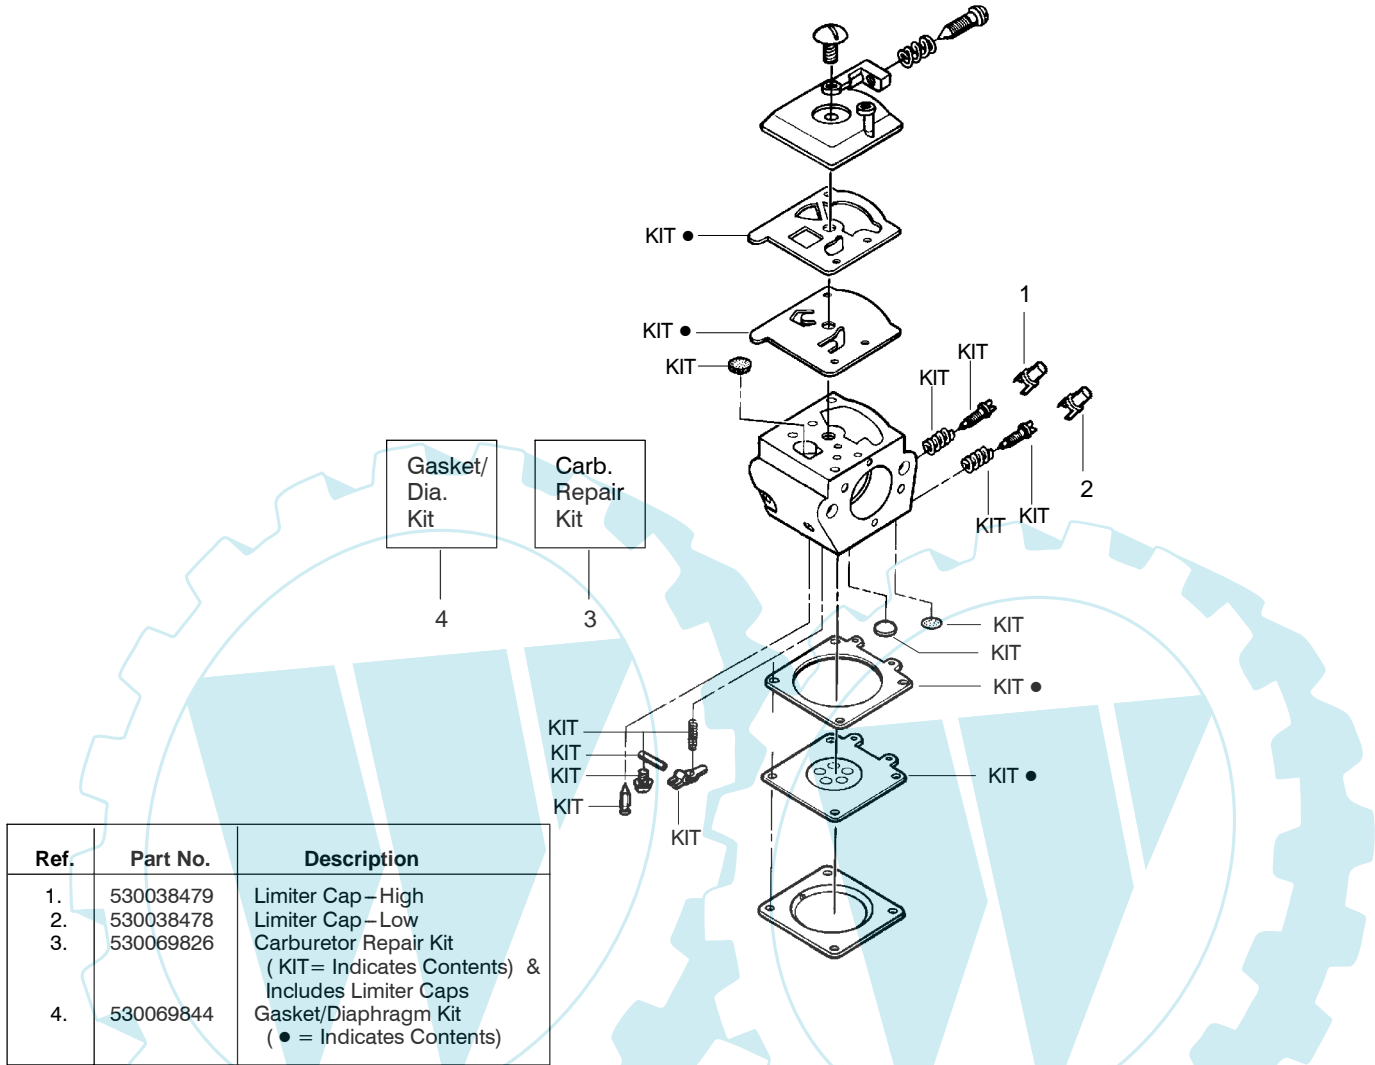

PARTS LIST NO. 530163179		McCULLOCH® PARTS LIST	CHAIN SAW MODEL(S) MAC CAT 436	
DATE 6/21/04	Replaces 163179 - 4/19/04		Note: Illustration may differ from actual model due to design changes	PAGE NO. 7

Carburetor Assembly – WT-391 – #530069722

Kit - Carburetor Assembly No. 530071621 - WT-625
Kit - Carburetor Assembly No. 530071820 - W-20
Kit - Carburetor Assembly No. 530071821 - WT-662

Note: No Repair kits are available for these carburetors