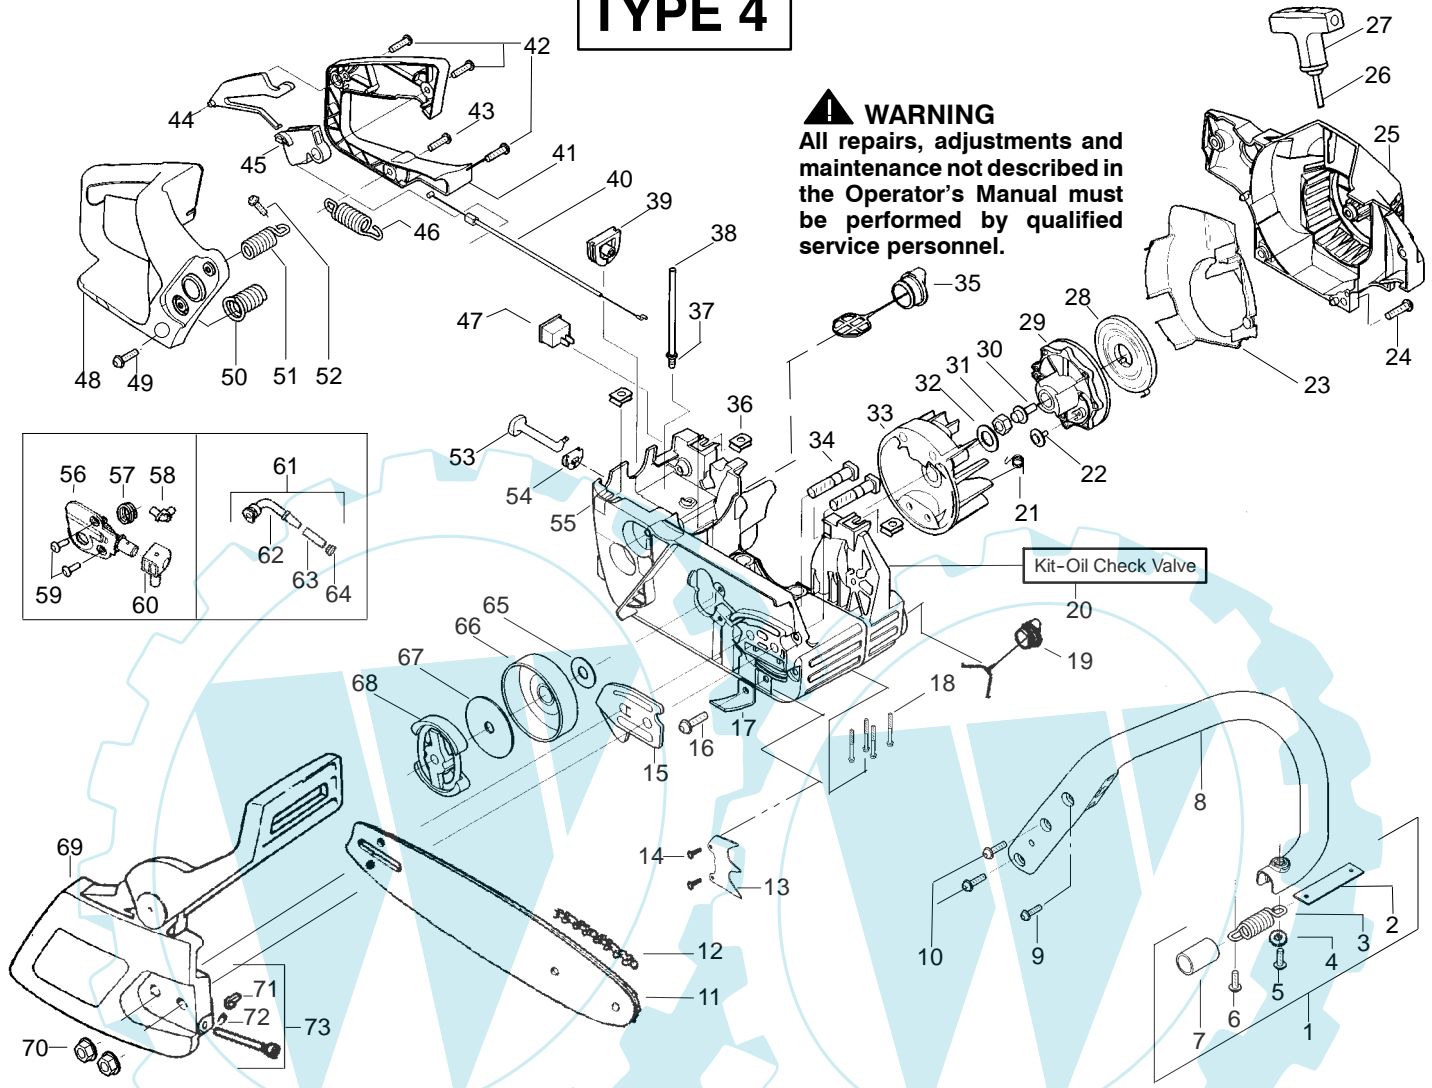

PARTS LIST NO. 530163179		McCULLOCH.® PARTS LIST	CHAIN SAW MODEL(s) MAC CAT 436	
DATE 6/21/04	Replaces 163179 - 4/19/04		Note: Illustration may differ from actual model due to design changes	PAGE NO. 2

TYPE 4

Ref.	Part No.	Description	Ref.	Part No.	Description	Ref.	Part No.	Description
1.	530047963	Assy. - Isolator	27.	530056402	Handle - Starter	53.	530047605	Knob - Choke
2.	530047608	Strap - Limiter	28.	530027531	Spring - Recoil	54.	530049005	Grommet - Knob
3.	530042082	Spring - Isolator	29.	530037817	Pulley - Starter	55.	530056596	Assy - Chassis
4.	530015123	Washer	30.	530015920	Screw	56.	530071259	Kit - Oil Pump (Incl. 57, 58, 60)
5.	530016018	Screw	31.	530016134	Nut - Flywheel	57.	530037820	Gear - Worm Spring
6.	530015843	Screw	32.	530015127	Washer - Flywheel	58.	530049477	Elbow - Oil Pickup
7.	530036142	Sleeve - AV Spring	33.	530039209	Assy - Flywheel	59.	530016064	Screw
8.	530047583	Handle - Front	34.	530016133	Bolt - Bar	60.	530019206	Seal Block
9.	530015940	Screw	35.	530047192	Assy - Fuel Cap	61.	530047663	Assy - Oil Pickup (Incl. 62 - 64)
10.	530015814	Screw	36.	530015922	Nut - "U" - Type	62.	530038373	Pick - up Oiler
11.	530044896	Bar - 14"	37.	530023877	Fitting - fuel line	63.	530037821	Filter - Oil
12.	538029933	Chain 14"	38.	530069216	Kit - Fuel line (large)	64.	530030189	Plug - Oil Filter
13.	530014381	Kit - Assy Spike (incl. 14)	39.	530047631	Grommet - Cable	65.	530015907	Washer - Thrust
14.	530015805	Screw	40.	530047602	Cable - Throttle	66.	530047061	Assy. - Clutch Drum w/bearing
15.	530038238	Plate - Bar Mounting	41.	530047581	Cover - Rear Handle	67.	530015611	Washer - Clutch
16.	530015814	Screw	42.	530015906	Screw	68.	530014949	Assy. Clutch
17.	530029850	Chain Catcher	43.	530015886	Screw	69.	530054739	Assy - Chain Brake
18.	530016132	Screw	44.	530036098	Lockout - Throttle	70.	530015917	Nut - Bar Mounting
19.	530010846	Assy - Oil Cap	45.	530036097	Trigger - Throttle	71.	530015826	Pin - Retainer
20.	530071666	Kit - Oil Check Valve	46.	530042082	Spring	72.	530038593	Retainer
21.	530023817	Spring - Starter Dog	47.	530069572	Kit - Switch	73.	530069611	Kit - Bar Adjust (incl. 71 & 72)
22.	530016080	Screw	48.	530047582	Handle - Rear			
23.	530055723	Baffle - Air	49.	530015814	Screw			
24.	530015892	Screw	50.	530053274	Assy. Isolator - lower			
25.	530056333	Housing - Fan	51.	530071385	Kit - Isolator (Upper)			
26.	530069232	Kit - Rope	52.	530015875	Screw			

✓ = NEW PART NUMBER FOR THIS IPL

* = REFER TO THE SERVICE REFERENCE INDICATED FOR MORE INFORMATION. (LOCATED AT END OF IPL)